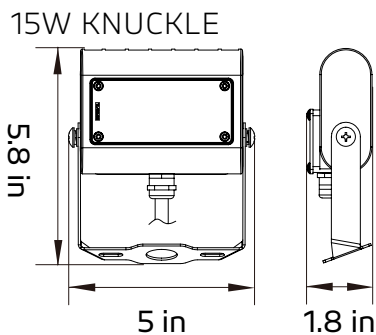

**PRODUCT PARAMETER**

MODEL	DIMENSION (in)	VOLTAGE (V)	WATT (W -8%~+5%)	LUMENS @ 5000K(Lm)	EFFICACY (Lm/w)	OPTIC TYPE	DIMMING
STLFLF15XYYZZ	6.4X4.4X1.8 in	100-277	15	1,800	120	90° X 120°	Non-Dimmable
STLFLF30XYYZZ	9.0X6.8X2 in	100-277	30	3,900	130	90° X 120°	Non-Dimmable
STLFLF50XYYZZ	10X8.7X2 in	100-277	50	6,500	130	90° X 120°	Non-Dimmable

**DIMENSIONAL DRAWING**

**DIMENSIONAL DRAWING**

**PHOTOMETRY**

**DIMENSIONAL DRAWING**

**DIMENSIONAL DRAWING**

**PHOTOMETRY**

**DIMENSIONAL DRAWING**

**DIMENSIONAL DRAWING**