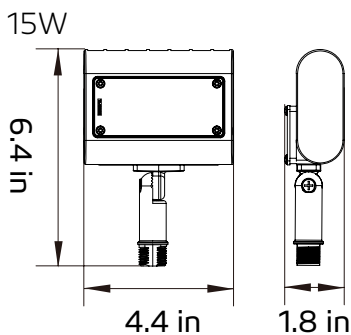

## PRODUCT NUMBER BUILDER

Example:STLFLF154WMBR

SOLTECH Wall Pack FLF 15 watt, 4000k, Wall mount installation, with a Bronze finish.

SERIES	WATT (W -8%~+5%)	COLOR TEMP (X)	MOUNTING OPTIONS (YY)	FINISH (ZZ)	VOLTAGE (V) (Blank)	OPTIC TYPE (Blank)	DIMMING (Blank)
<b>STLFLF</b>	15	<b>3=3000K</b>	<b>WM=WALL MOUNT</b>	<b>BR=BRONZE</b>	100~277	90° X 120°	Non-Dimmable
	30	<b>4=4000K</b>	<b>KN=KNUCKLE</b>				
	50	<b>5=5000K</b>					

**PRODUCT PARAMETER**

MODEL	DIMENSION (in)	VOLTAGE (V)	WATT (W -8%~+5%)	LUMENS @ 5000K(Lm)	EFFICACY (Lm/w)	OPTIC TYPE	DIMMING
STLFLF15XYYZZ	6.4X4.4X1.8 in	100-277	15	1,800	120	90° X 120°	Non-Dimmable
STLFLF30XYYZZ	9.0X6.8X2 in	100-277	30	3,900	130	90° X 120°	Non-Dimmable
STLFLF50XYYZZ	10X8.7X2 in	100-277	50	6,500	130	90° X 120°	Non-Dimmable

**DIMENSIONAL DRAWING**

**DIMENSIONAL DRAWING**

**PHOTOMETRY**

**DIMENSIONAL DRAWING**

**DIMENSIONAL DRAWING**

**PHOTOMETRY**

**DIMENSIONAL DRAWING**

**DIMENSIONAL DRAWING**