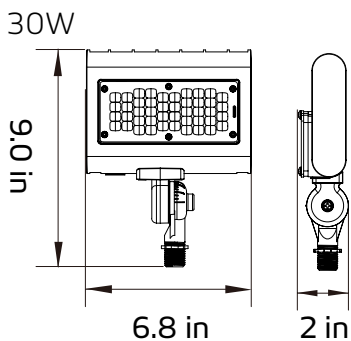

**PRODUCT PARAMETER**

MODEL	DIMENSION (in)	VOLTAGE (V)	WATT (W -8%~+5%)	LUMENS @ 5000K(Lm)	EFFICACY (Lm/w)	OPTIC TYPE	DIMMING
STLFLF15XYYZZ	6.4X4.4X1.8 in	100-277	15	1,800	120	90° X 120°	Non-Dimmable
STLFLF30XYYZZ	9.0X6.8X2 in	100-277	30	3,900	130	90° X 120°	Non-Dimmable
STLFLF50XYYZZ	10X8.7X2 in	100-277	50	6,500	130	90° X 120°	Non-Dimmable

**DIMENSIONAL DRAWING**

**DIMENSIONAL DRAWING**

**PHOTOMETRY**

**DIMENSIONAL DRAWING**

**DIMENSIONAL DRAWING**

**PHOTOMETRY**

**DIMENSIONAL DRAWING**

**DIMENSIONAL DRAWING**

**PHOTOMETRY**