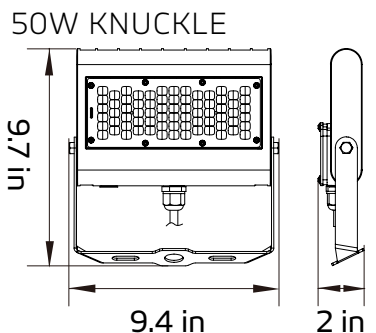

**PRODUCT PARAMETER**

MODEL	DIMENSION (in)	VOLTAGE (V)	WATT (W -8%~+5%)	LUMENS @ 5000K(Lm)	EFFICACY (Lm/w)	OPTIC TYPE	DIMMING
STLFLF15XYYZZ	6.4X4.4X1.8 in	100-277	15	1,800	120	90° X 120°	Non-Dimmable
STLFLF30XYYZZ	9.0X6.8X2 in	100-277	30	3,900	130	90° X 120°	Non-Dimmable
STLFLF50XYYZZ	10X8.7X2 in	100-277	50	6,500	130	90° X 120°	Non-Dimmable

**DIMENSIONAL DRAWING**

**DIMENSIONAL DRAWING**

**PHOTOMETRY**

**DIMENSIONAL DRAWING**

**DIMENSIONAL DRAWING**

**PHOTOMETRY**

**DIMENSIONAL DRAWING**

**DIMENSIONAL DRAWING**

**PHOTOMETRY**