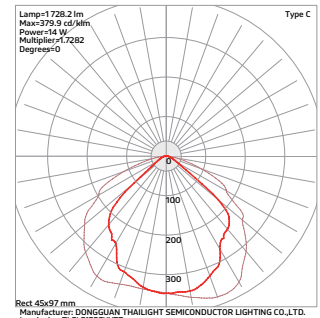

**PRODUCT PARAMETER**

MODEL	DIMENSION (in)	VOLTAGE (V)	WATT (W -8%~+5%)	LUMENS @ 5000K(Lm)	EFFICACY (Lm/w)	OPTIC TYPE	DIMMING
STLFLF15XYYZZ	6.4X4.4X1.8 in	100-277	15	1,800	120	90° X 120°	Non-Dimmable
STLFLF30XYYZZ	9.0X6.8X2 in	100-277	30	3,900	130	90° X 120°	Non-Dimmable
STLFLF50XYYZZ	10X8.7X2 in	100-277	50	6,500	130	90° X 120°	Non-Dimmable

**DIMENSIONAL DRAWING**

**DIMENSIONAL DRAWING**

**PHOTOMETRY**

**DIMENSIONAL DRAWING**

**DIMENSIONAL DRAWING**

**PHOTOMETRY**

**DIMENSIONAL DRAWING**

**DIMENSIONAL DRAWING**

**PHOTOMETRY**