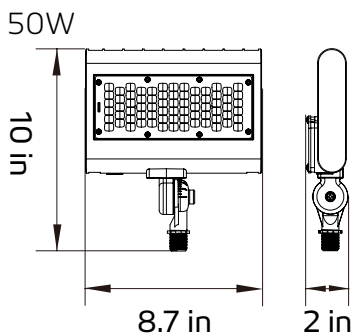

**PRODUCT PARAMETER**

MODEL	DIMENSION (in)	VOLTAGE (V)	WATT (W -8%~+5%)	LUMENS @ 5000K(Lm)	EFFICACY (Lm/w)	OPTIC TYPE	DIMMING
STLFLF15XYYZZ	6.4X4.4X1.8 in	100-277	15	1,800	120	90° X 120°	Non-Dimmable
STLFLF30XYYZZ	9.0X6.8X2 in	100-277	30	3,900	130	90° X 120°	Non-Dimmable
STLFLF50XYYZZ	10X8.7X2 in	100-277	50	6,500	130	90° X 120°	Non-Dimmable

**DIMENSIONAL DRAWING**

**DIMENSIONAL DRAWING**

**PHOTOMETRY**

**DIMENSIONAL DRAWING**

**DIMENSIONAL DRAWING**

**PHOTOMETRY**

**DIMENSIONAL DRAWING**

**DIMENSIONAL DRAWING**

**PHOTOMETRY**