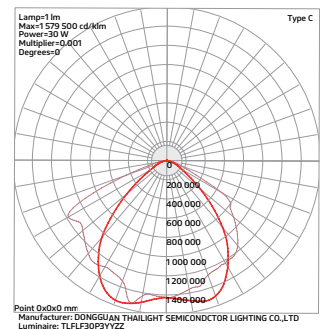

**PRODUCT PARAMETER**

MODEL	DIMENSION (in)	VOLTAGE (V)	WATT (W -8%~+5%)	LUMENS @ 5000K(Lm)	EFFICACY (Lm/w)	OPTIC TYPE	DIMMING
STLFLF15XYYZZ	6.4X4.4X1.8 in	100-277	15	1,800	120	90° X 120°	Non-Dimmable
STLFLF30XYYZZ	9.0X6.8X2 in	100-277	30	3,900	130	90° X 120°	Non-Dimmable
STLFLF50XYYZZ	10X8.7X2 in	100-277	50	6,500	130	90° X 120°	Non-Dimmable

**DIMENSIONAL DRAWING**

**DIMENSIONAL DRAWING**

**PHOTOMETRY**

**DIMENSIONAL DRAWING**

**DIMENSIONAL DRAWING**

**PHOTOMETRY**

**DIMENSIONAL DRAWING**

**DIMENSIONAL DRAWING**

**PHOTOMETRY**