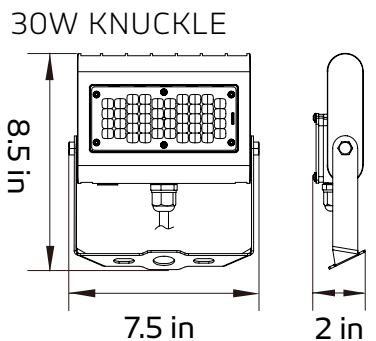

**PRODUCT PARAMETER**

MODEL	DIMENSION (in)	VOLTAGE (V)	WATT (W -8%~+5%)	LUMENS @ 5000K(Lm)	EFFICACY (Lm/w)	OPTIC TYPE	DIMMING
STLFLF15XYYZZ	6.4X4.4X1.8 in	100-277	15	1,800	120	90° X 120°	Non-Dimmable
STLFLF30XYYZZ	9.0X6.8X2 in	100-277	30	3,900	130	90° X 120°	Non-Dimmable
STLFLF50XYYZZ	10X8.7X2 in	100-277	50	6,500	130	90° X 120°	Non-Dimmable

**DIMENSIONAL DRAWING**

**DIMENSIONAL DRAWING**

**PHOTOMETRY**

**DIMENSIONAL DRAWING**

**DIMENSIONAL DRAWING**

**PHOTOMETRY**

**DIMENSIONAL DRAWING**

**DIMENSIONAL DRAWING**

**PHOTOMETRY**