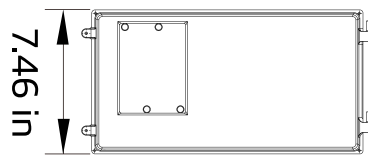

50W, 80W & 100W