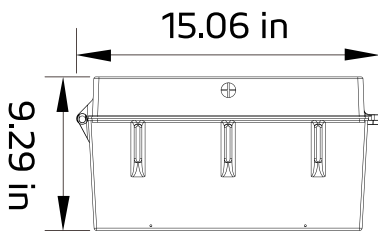

50W, 80W & 100W