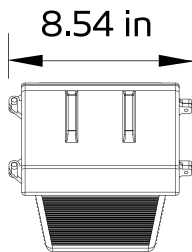

## ENERGY PERFORMANCE DATA

MODEL	DIMENSION (in)	VOLTAGE (V)	WATT (W -8%~+5%)	LUMENS @ 5000K(Lm)	EFFICACY (Lm/w)	DIMMING
STLWMG30XYZZ	8.54X8.63X9.75 in	100-277	30	4,200	140	Non-Dimmable
STLWMG50XYZZ	15.06X9.29X7.46 in	100-277	50	7,100	142	Non-Dimmable
STLWMG80XYZZ	15.06X9.29X7.46 in	100-277	80	11,600	145	0-10V/PWM/VR
STLWMG100XYZZ	15.06X9.29X7.46 in	100-277	100	14,300	143	0-10V/PWM/VR
STLWMG120XYZZ	18.29X9.09X9.4 in	100-277	120	17,100	143	0-10V/PWM/VR

**LED Outdoor Non-Cutoff and Semi-Cutoff Wall Pack WMG MODEL**

**DIMENSIONAL DRAWING**

30W

50W, 80W & 100W

120W

**PHOTOMETRICS:**