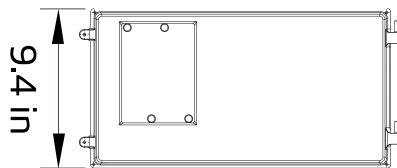

**LED Outdoor Non-Cutoff and Semi-Cutoff Wall Pack WMG MODEL**

**DIMENSIONAL DRAWING**

30W

50W, 80W & 100W

120W

**PHOTOMETRICS:**