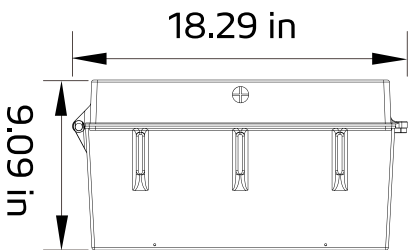

## ENERGY PERFORMANCE DATA

MODEL	DIMENSION (in)	VOLTAGE (V)	WATT (W -8%~+5%)	LUMENS @ 5000K(Lm)	EFFICACY (Lm/w)	DIMMING
STLWMG30XYZZ	8.54X8.63X9.75 in	100-277	30	4,200	140	Non-Dimmable
STLWMG50XYZZ	15.06X9.29X7.46 in	100-277	50	7,100	142	Non-Dimmable
STLWMG80XYZZ	15.06X9.29X7.46 in	100-277	80	11,600	145	0-10V/PWM/VR
STLWMG100XYZZ	15.06X9.29X7.46 in	100-277	100	14,300	143	0-10V/PWM/VR
STLWMG120XYZZ	18.29X9.09X9.4 in	100-277	120	17,100	143	0-10V/PWM/VR

**LED Outdoor Non-Cutoff and Semi-Cutoff Wall Pack WMG MODEL**

**DIMENSIONAL DRAWING**

30W

50W, 80W & 100W

120W

**PHOTOMETRICS:**