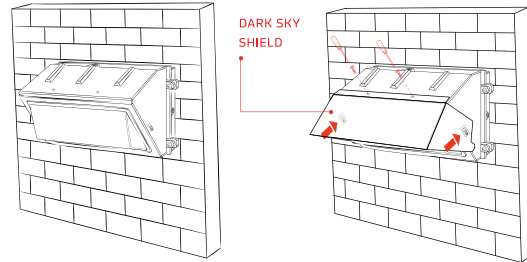

LED Outdoor Non-Cutoff and Semi-Cutoff Wall Pack **WMG MODEL**

SUMMARY

HOUSING	ACD12 aluminum heat sink, Outdoor powder coating.
VOLTAGE	100-277V, 60Hz AC
LED	LumiLEDs
EFFICACY	140 LM/W
LUMENS@5000K	4,200-17,100 lumens
POWER FACTOR	≥0.9
BEAM ANGLE	120°
THD	<20%
OPERATING TEMP	-40°F-120°F
ALUMINUM LED BOARD	High conductive, Waterproof, Aging resistance, Salt mist resistance, Long-life.
CONTROLS / DIMMING	0-10V Dimming
CCT	3000K, 4000K and 5000K
CRI	>80
RATED LIFE	70,000 hours

DARK SKY SHIELD

If need, we have **DARK SKY SHIELD** available.

ENERGY PERFORMANCE DATA

MODEL	DIMENSION (in)	VOLTAGE (V)	WATT (W -8%~+5%)	LUMENS @ 5000K(Lm)	EFFICACY (Lm/w)	DIMMING
STLWMG30XYZZ	8.54X8.63X9.75 in	100-277	30	4,200	140	Non-Dimmable
STLWMG50XYZZ	15.06X9.29X7.46 in	100-277	50	7,100	142	Non-Dimmable
STLWMG80XYZZ	15.06X9.29X7.46 in	100-277	80	11,600	145	0-10V/PWM/VR
STLWMG100XYZZ	15.06X9.29X7.46 in	100-277	100	14,300	143	0-10V/PWM/VR
STLWMG120XYZZ	18.29X9.09X9.4 in	100-277	120	17,100	143	0-10V/PWM/VR

ORDERING INFORMATION

Sample Number: **STLWMG1004WMBR**

SOLTECH Wall Pack WMG 100 watt, 4000k, Wall mount installation, with a Bronze finish.

SERIES	WATT (W -8%~+5%)	COLOR TEMP (X)	MOUNTING OPTIONS (YY)	FINISH (ZZ)	VOLTAGE (V) (Blank)	OPTIC TYPE (Blank)	DIMMING (Blank)
STLWMG	30	3=3000K	WM=WALL MOUNT	BR=BRONZE	100-277	120°	Non-Dimmable
	50	4=4000K					0-10V/PWM/VR
	80	5=5000K					
	100						
	120