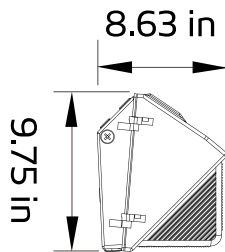

## ENERGY PERFORMANCE DATA

MODEL	DIMENSION (in)	VOLTAGE (V)	WATT (W -8%~+5%)	LUMENS @ 5000K(Lm)	EFFICACY (Lm/w)	DIMMING
STLWMG30XYZZ	8.54X8.63X9.75 in	100-277	30	4,200	140	Non-Dimmable
STLWMG50XYZZ	15.06X9.29X7.46 in	100-277	50	7,100	142	Non-Dimmable
STLWMG80XYZZ	15.06X9.29X7.46 in	100-277	80	11,600	145	0-10V/PWM/VR
STLWMG100XYZZ	15.06X9.29X7.46 in	100-277	100	14,300	143	0-10V/PWM/VR
STLWMG120XYZZ	18.29X9.09X9.4 in	100-277	120	17,100	143	0-10V/PWM/VR

**LED Outdoor Non-Cutoff and Semi-Cutoff Wall Pack WMG MODEL**

**DIMENSIONAL DRAWING**

30W

50W, 80W & 100W

120W

**PHOTOMETRICS:**